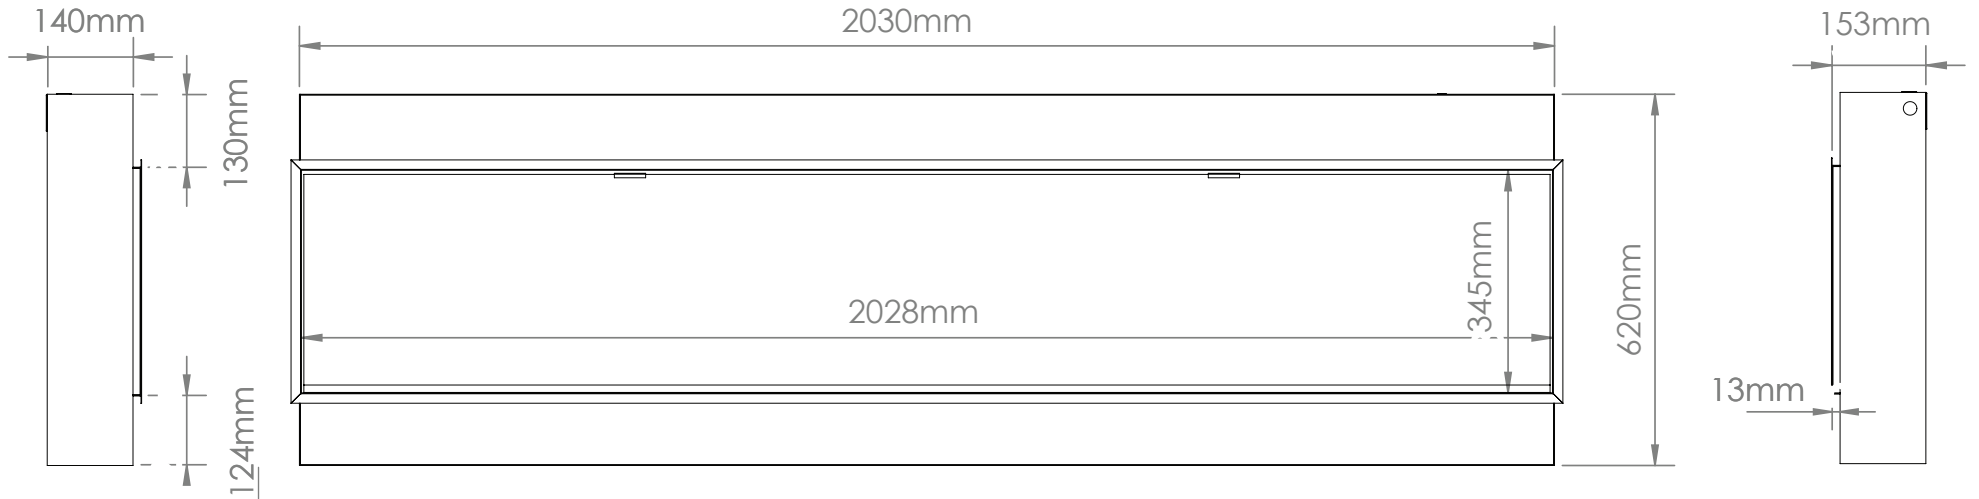

Volts	AC 240V/50Hz
Amps	9 Amps
Watts	2030 Watts
Low Heat	1000 Watts
High Heat	2000 Watts
No Heat	>30 Watts
Lamps	LED 12V
Rotor Motor	AC 240V/50Hz 3.7W
Box Size	2110mm x 270mm x 670mm
Box Weight	64kg

Part Number	LPS-8014/INT
Series	Landscape Pro Slim