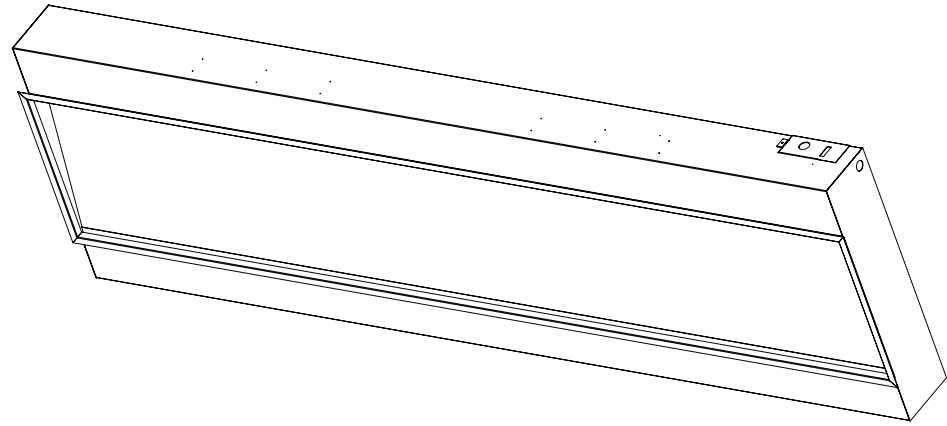

Volts	AC 240V/50Hz
Amps	9 Amps
Watts	2030 Watts
Low Heat	1000 Watts
High Heat	2000 Watts
No Heat	>30 Watts
Lamps	LED 12V
Rotor Motor	AC 240V/50Hz 3.7W
Box Size	2110mm x 270mm x 670mm
Box Weight	64kg

Part Number	LPS-8014/INT
Series	Landscape Pro Slim