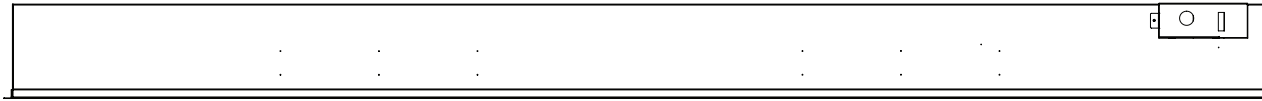

Volts	AC 240V/50Hz
Amps	9 Amps
Watts	2030 Watts
Low Heat	1000 Watts
High Heat	2000 Watts
No Heat	>30 Watts
Lamps	LED 12V
Rotor Motor	AC 240V/50Hz 3.7W
Box Size	2110mm x 270mm x 670mm
Box Weight	64kg

Part Number	LPS-8014/INT
Series	Landscape Pro Slim