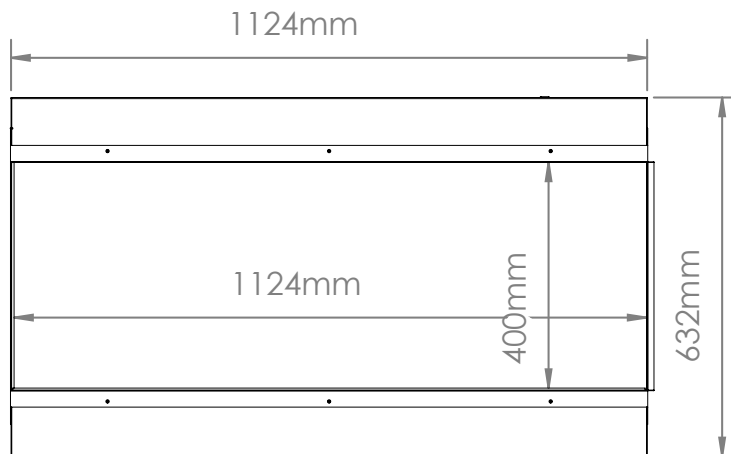

Volts	AC 240V/50Hz
Amps	9 Amps
Watts	2030 Watts
Low Heat	1000 Watts
High Heat	2000 Watts
No Heat	>30 Watts
Lamps	LED 12V
Rotor Motor	AC 240V/50Hz 4.5W
Box Size	1190mm x 690mm x 390mm
Box Weight	53 kg

Part Number	LPM-4416/INT
Series	Landscape Pro Multi