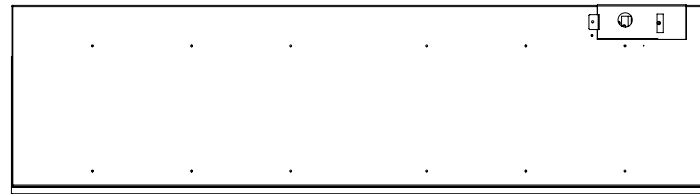

Volts	AC 240V/50Hz
Amps	9 Amps
Watts	2030 Watts
Low Heat	1000 Watts
High Heat	2000 Watts
No Heat	>30 Watts
Lamps	LED 12V
Rotor Motor	AC 240V/50Hz 4.5W
Box Size	1190mm x 690mm x 390mm
Box Weight	53 kg

Part Number	LPM-4416/INT
Series	Landscape Pro Multi