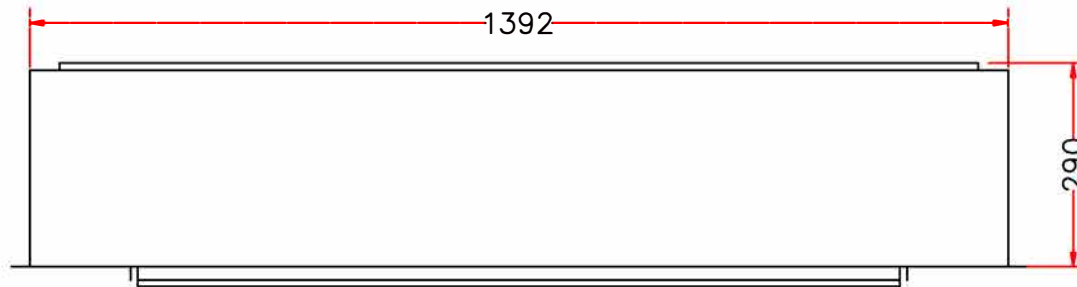

Volts	AC 240V50Hz
Amps	12.75 Amps
Watts	1530 W
Low Heat	750 W
High Heat	1500W
No Heater	100 W
Lamps	LED
Rotor motor	AC 240V50Hz 4W
Box Size	1435.1x355.6x584.2mm
Box Weight	45.5KG

Part Number	LFV1000/400	<h1>Modern Flames</h1>			
Series	Landscape Full Velw				
Model	LFV1000/400				
Version	1.1	Date	May 7th, 2014	Drawn by	Cindy W